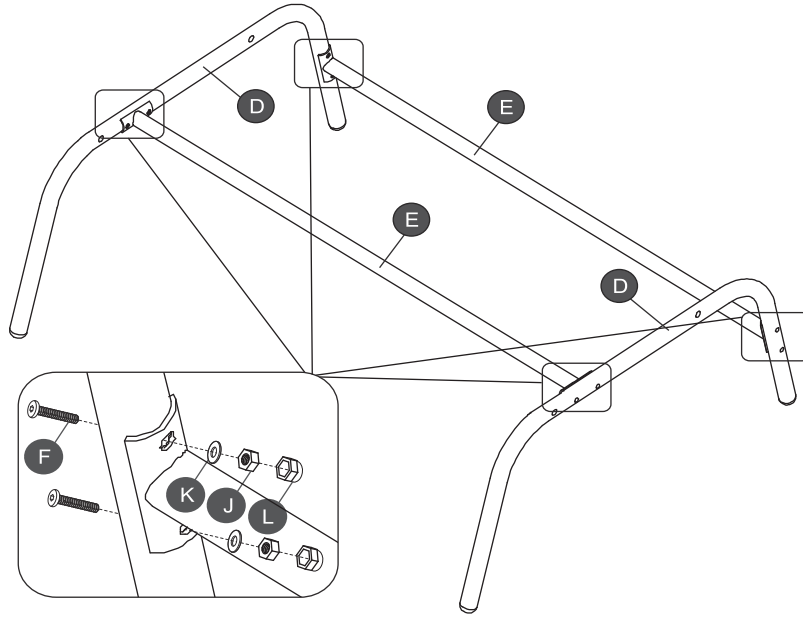

LS LIVINGSCAPE™

USER INSTRUCTIONS

2-Seat Outdoor Gliding Bench

LS6-001, LS6-006

IMPORTANT. RETAIN FOR FUTURE REFERENCE. READ CAREFULLY.

Warning

- This item is for domestic use only.
- Make sure that all the necessary pieces are in the carton before starting the assembly.
- Keep away from fire and flammable objects.
- Make sure to use this item firmly fixed in place and on a flat, solid, even surface.
- Do not put your arms and legs between the frame. Risk of injury!
- Excessive movement of the glider could result in risk of tipping over and causing injury.
- This item is not a climbing frame or toy. Do not climb or jump on this item.
- Children should always be under direct adult supervision when using this product.

Caution with the risks of pinching or cuts during assembly.

The manufacturer declines all responsibility in case of damages due to a bad installation or maintenance.

Parts List

<p>A</p>  <p>1pc</p>	<p>B</p>  <p>2pcs</p>	<p>C</p>  <p>2pcs</p>			
<p>D</p>  <p>2pcs</p>	<p>E</p>  <p>2pcs</p>	<p>F</p>  <p>M6x42 8pcs</p>	<p>G</p>  <p>M6x52 8pcs</p>		
<p>I</p>  <p>M6x78 4pcs</p>	<p>J</p>  <p>M6 20pcs</p>	<p>K</p>  <p>20pcs</p>	<p>L</p>  <p>20pcs</p>	<p>AA</p>  <p>S4 1pc</p>	<p>BB</p>  <p>1pc</p>

Assembly Instructions

1

F:8pcs
L:8pcs
J:8pcs
K:8pcs

2

G:4pcs
L:4pcs
J:4pcs
K:4pcs

3

G:4pcs
L:4pcs
J:4pcs
K:4pcs

4